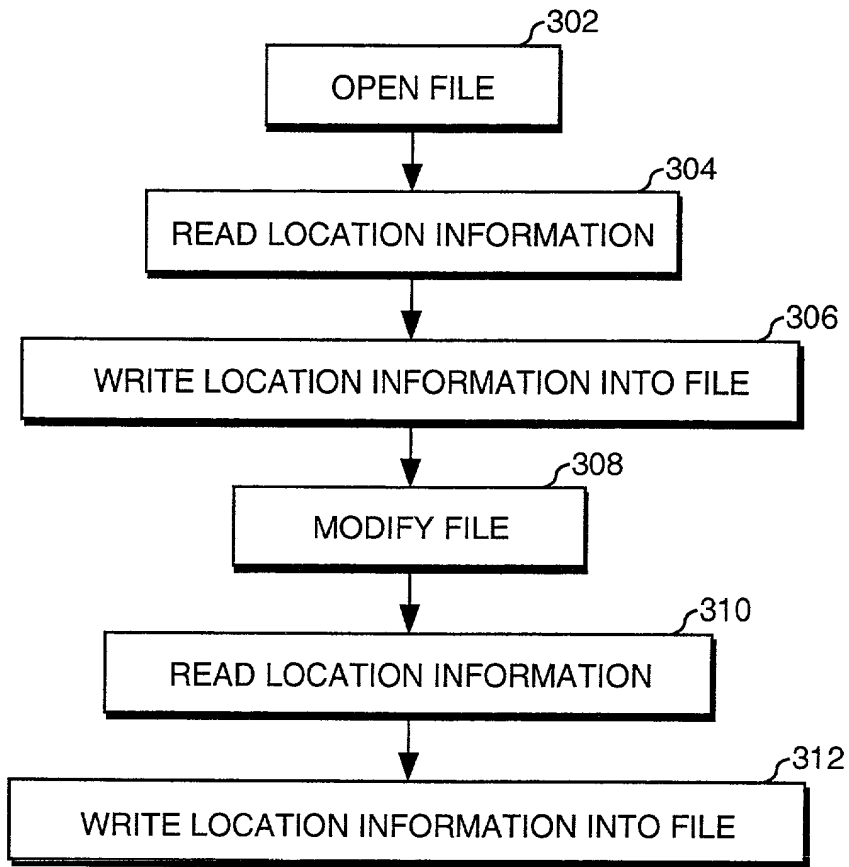

FIG. 3

FIG. 3